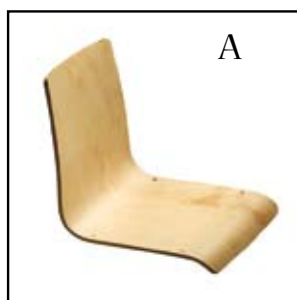

BITTER

Box a 2 posti smontabile con sedute girevoli con ritorno automatico.
Seduta disponibile nelle versioni in polipropilene, acciaio, legno o legno
con fresatura.

L.80
P.160/175
Hs.48/51
Ht.75/86

*Demountable fast-food unit with 2 swivel seats with automatic return.
Seats available in: polypropylene, steel, wood, wood with milling.*

Colore Telaio
Frame Colours

06 bianco
white

23 nero lucido
shiny black

39 rame martellato
hammered copper

80 effetto cromo
chrome-like finish

A