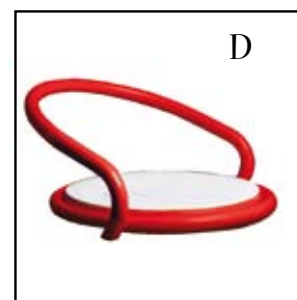

BITTER

Box a 2 posti smontabile con sedute girevoli con ritorno automatico.
Seduta disponibile nelle versioni in polipropilene, acciaio, legno o legno
con fresatura.

L.80
P.160/175
Hs.48/51
Ht.75/86

*Demountable fast-food unit with 2 swivel seats with automatic return.
Seats available in: polypropylene, steel, wood, wood with milling.*

Colore Telaio
Frame Colours

06 bianco
white

23 nero lucido
shiny black

39 rame martellato
hammered copper

80 effetto cromo
chrome-like finish

A

B

C

D

art.1176