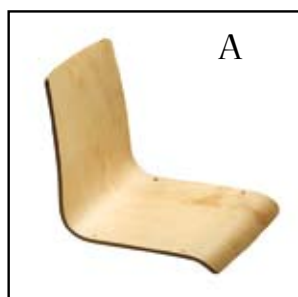

BITTER

Box a 6 posti smontabile con sedute girevoli con ritorno automatico.
Seduta disponibile nelle versioni in polipropilene, acciaio, legno o legno con fresatura.

L.210/220
P.160/175
Hs.48/51
Ht.75/86

*Demountable fast-food unit with 6 swivel seats with automatic return.
Seats available in: polypropylene, steel, wood, wood with milling.*

Colore Telaio
Frame Colours

06 bianco
white

23 nero lucido
shiny black

39 rame martellato
hammered copper

80 effetto cromo
chrome-like finish

A