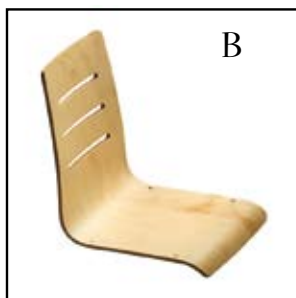

BITTER

Box a 2 posti smontabile con sedute girevoli con ritorno automatico.
Seduta disponibile nelle versioni in polipropilene, acciaio, legno o legno con fresatura.

L 120/130
P 92/1000
Hs 48/51
Ht 75/86

*Demountable fast-food unit with 2 swivel seats with automatic return.
Seats available in: polypropylene, steel, wood, wood with milling.*

Colore Telaio Frame Colours

art.1175