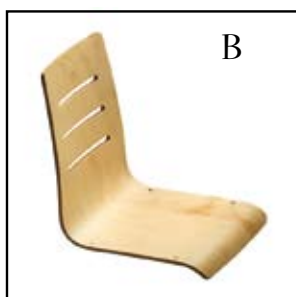

BITTER

Box a 6 posti smontabile con sedute girevoli con ritorno automatico.
Seduta disponibile nelle versioni in polipropilene, acciaio, legno o legno con fresatura.

L.210/220
P.160/175
Hs.48/51
Ht.75/86

*Demountable fast-food unit with 6 swivel seats with automatic return.
Seats available in: polypropylene, steel, wood, wood with milling.*

Colore Telaio
Frame Colours

06 bianco
white

23 nero lucido
shiny black

39 rame martellato
hammered copper

80 effetto cromo
chrome-like finish

A

B

C

D

art.1178