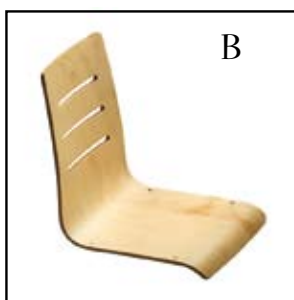

BITTER

Box a 2 posti smontabile con sedute girevoli con ritorno automatico.
Seduta disponibile nelle versioni in polipropilene, acciaio, legno o legno
con fresatura.

L.80
P.160/175
Hs.48/51
Ht.75/86

*Demountable fast-food unit with 2 swivel seats with automatic return.
Seats available in: polypropylene, steel, wood, wood with milling.*

Colore Telaio
Frame Colours

06 bianco
white

23 nero lucido
shiny black

39 rame martellato
hammered copper

80 effetto cromo
chrome-like finish

A

B

C

D

art.1176